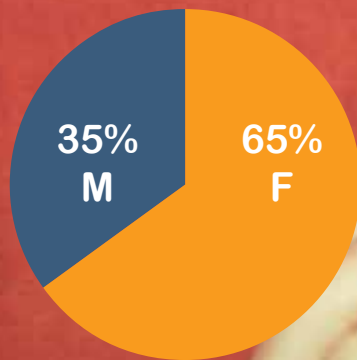

The YourDictionary Consumer

Age

Gender

Lifestyle

Married

Have Children

Own Homes

Have a College Degree

Partner with YourDictionary – and experience the results.

Desktop Advertising Specifications

Name	Ad Unit Size	File Size	Looping	Placement	Flash
Banner	728 x 90 pixels	20kb	Max 4 times	Top of Page	39kb
Medium Rectangle	300 x 250 pixels	20kb	Max 4 times	Top of Sidebar	39kb
Tall Rectangle	300 x 600 pixels	20kb	Max 4 times	Top of Sidebar	39kb
Medium Rectangle	300 x 250 pixels	20kb	Max 4 times	Slideshows	39kb
Medium Rectangle	300 x 250 pixels	20kb	Max 4 times	Quizzes	39kb